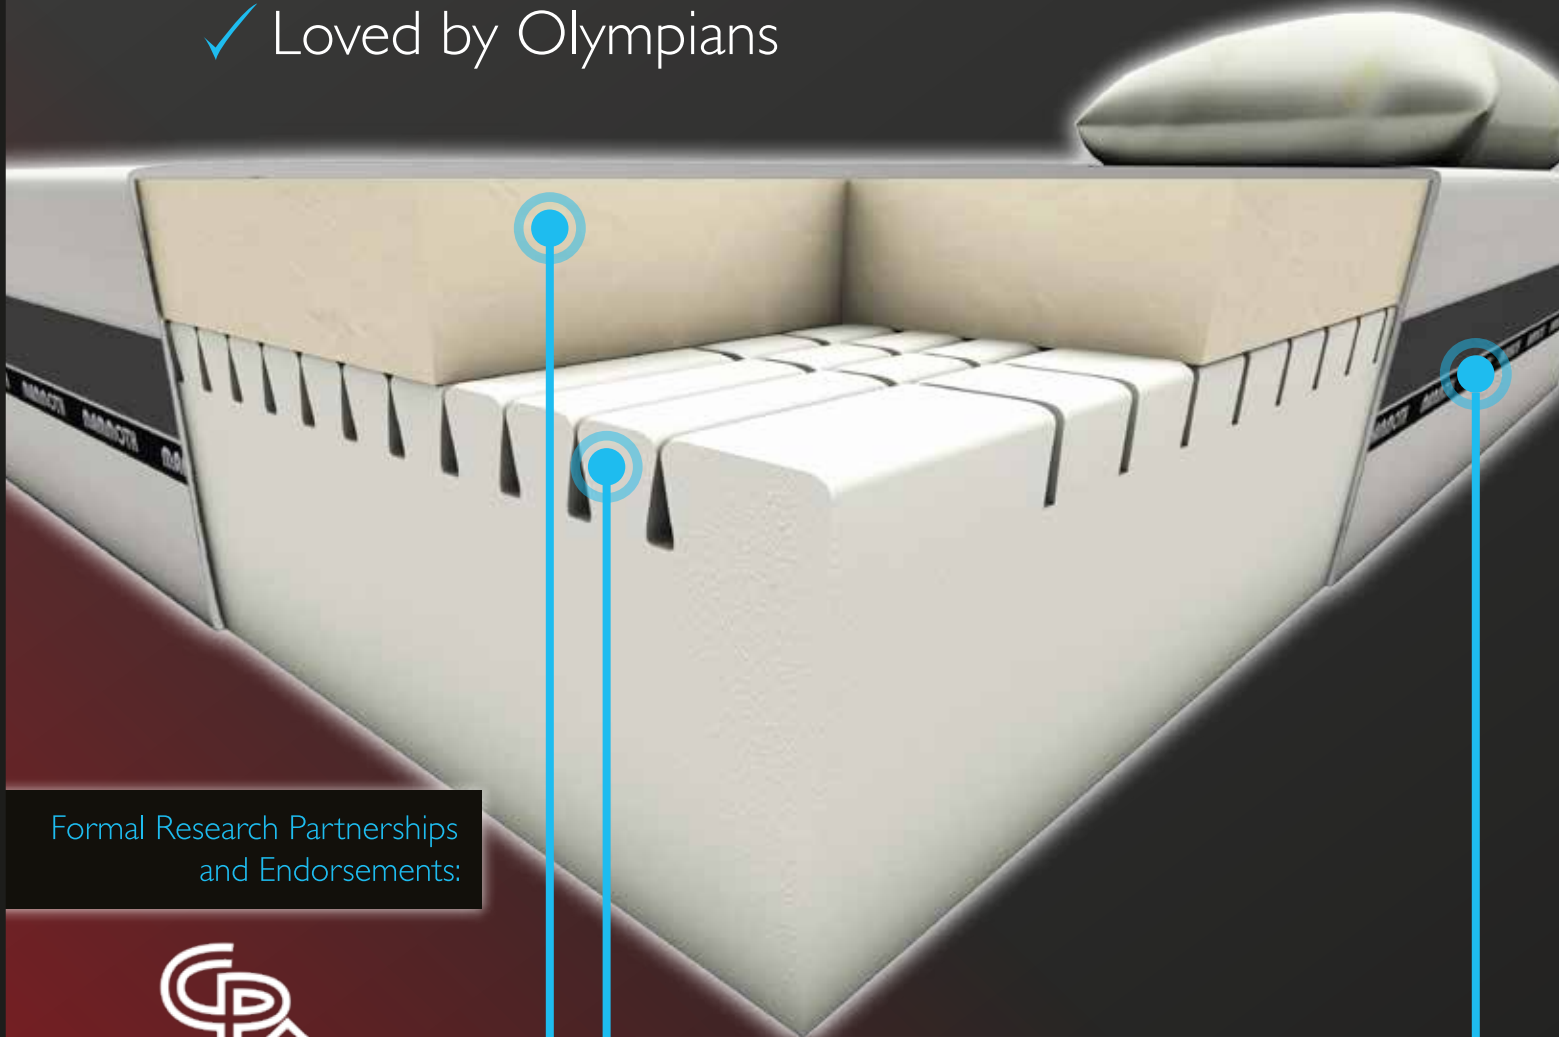

MAMMOTH

Proven to enhance sleep
Dr. Jason Ellis

SCAN ME
TO DISCOVER HOW MAMMOTH WORKS

Mammoth Performance SuperSoft

- ✓ Proven to enhance sleep
- ✓ Proven to help backs
- ✓ Loved by Olympians

Formal Research Partnerships
and Endorsements:

Chiropractor Patients Association

Sleep Research Laboratory

Loved by Olympians

Mammoth Performance SuperSoft

Mattress Depth	25cm
Tension	Soft
V-Max™ Medical Grade Foam	18cm
Super High Density Soft Layer	7cm
Hypoallergenic	Yes
High-Spec Tencel Cooling Cover	Yes
Integrated Mattress Protector	Yes
Guarantee	10 Years