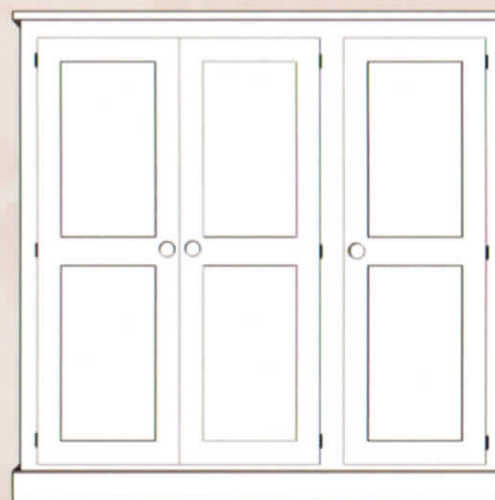

2 DOOR F/L ROBE
SU125
h:1860 w:1250 d:595

2 DOOR 2+2 DRW ROBE
SU127
h:1860 w:1250 d:595

3 DOOR F/L ROBE
SU128
h:1860 w:1350 d:595

3 DOOR 3 DRW ROBE
SU129
h:1860 w:1350 d:595

3 DOOR F/L ROBE
SU130
h:1860 w:1875 d:595

3 DOOR 3 DRW ROBE
SU131
h:1860 w:1875 d:595

Handmade in Britain by experienced craftsman.

A choice of finishes is available, including waxed or lacquered pine and painted.

Please ask your stockist to see our full colour board and choice of finishes. All measurements are given to the nearest 5 mm.